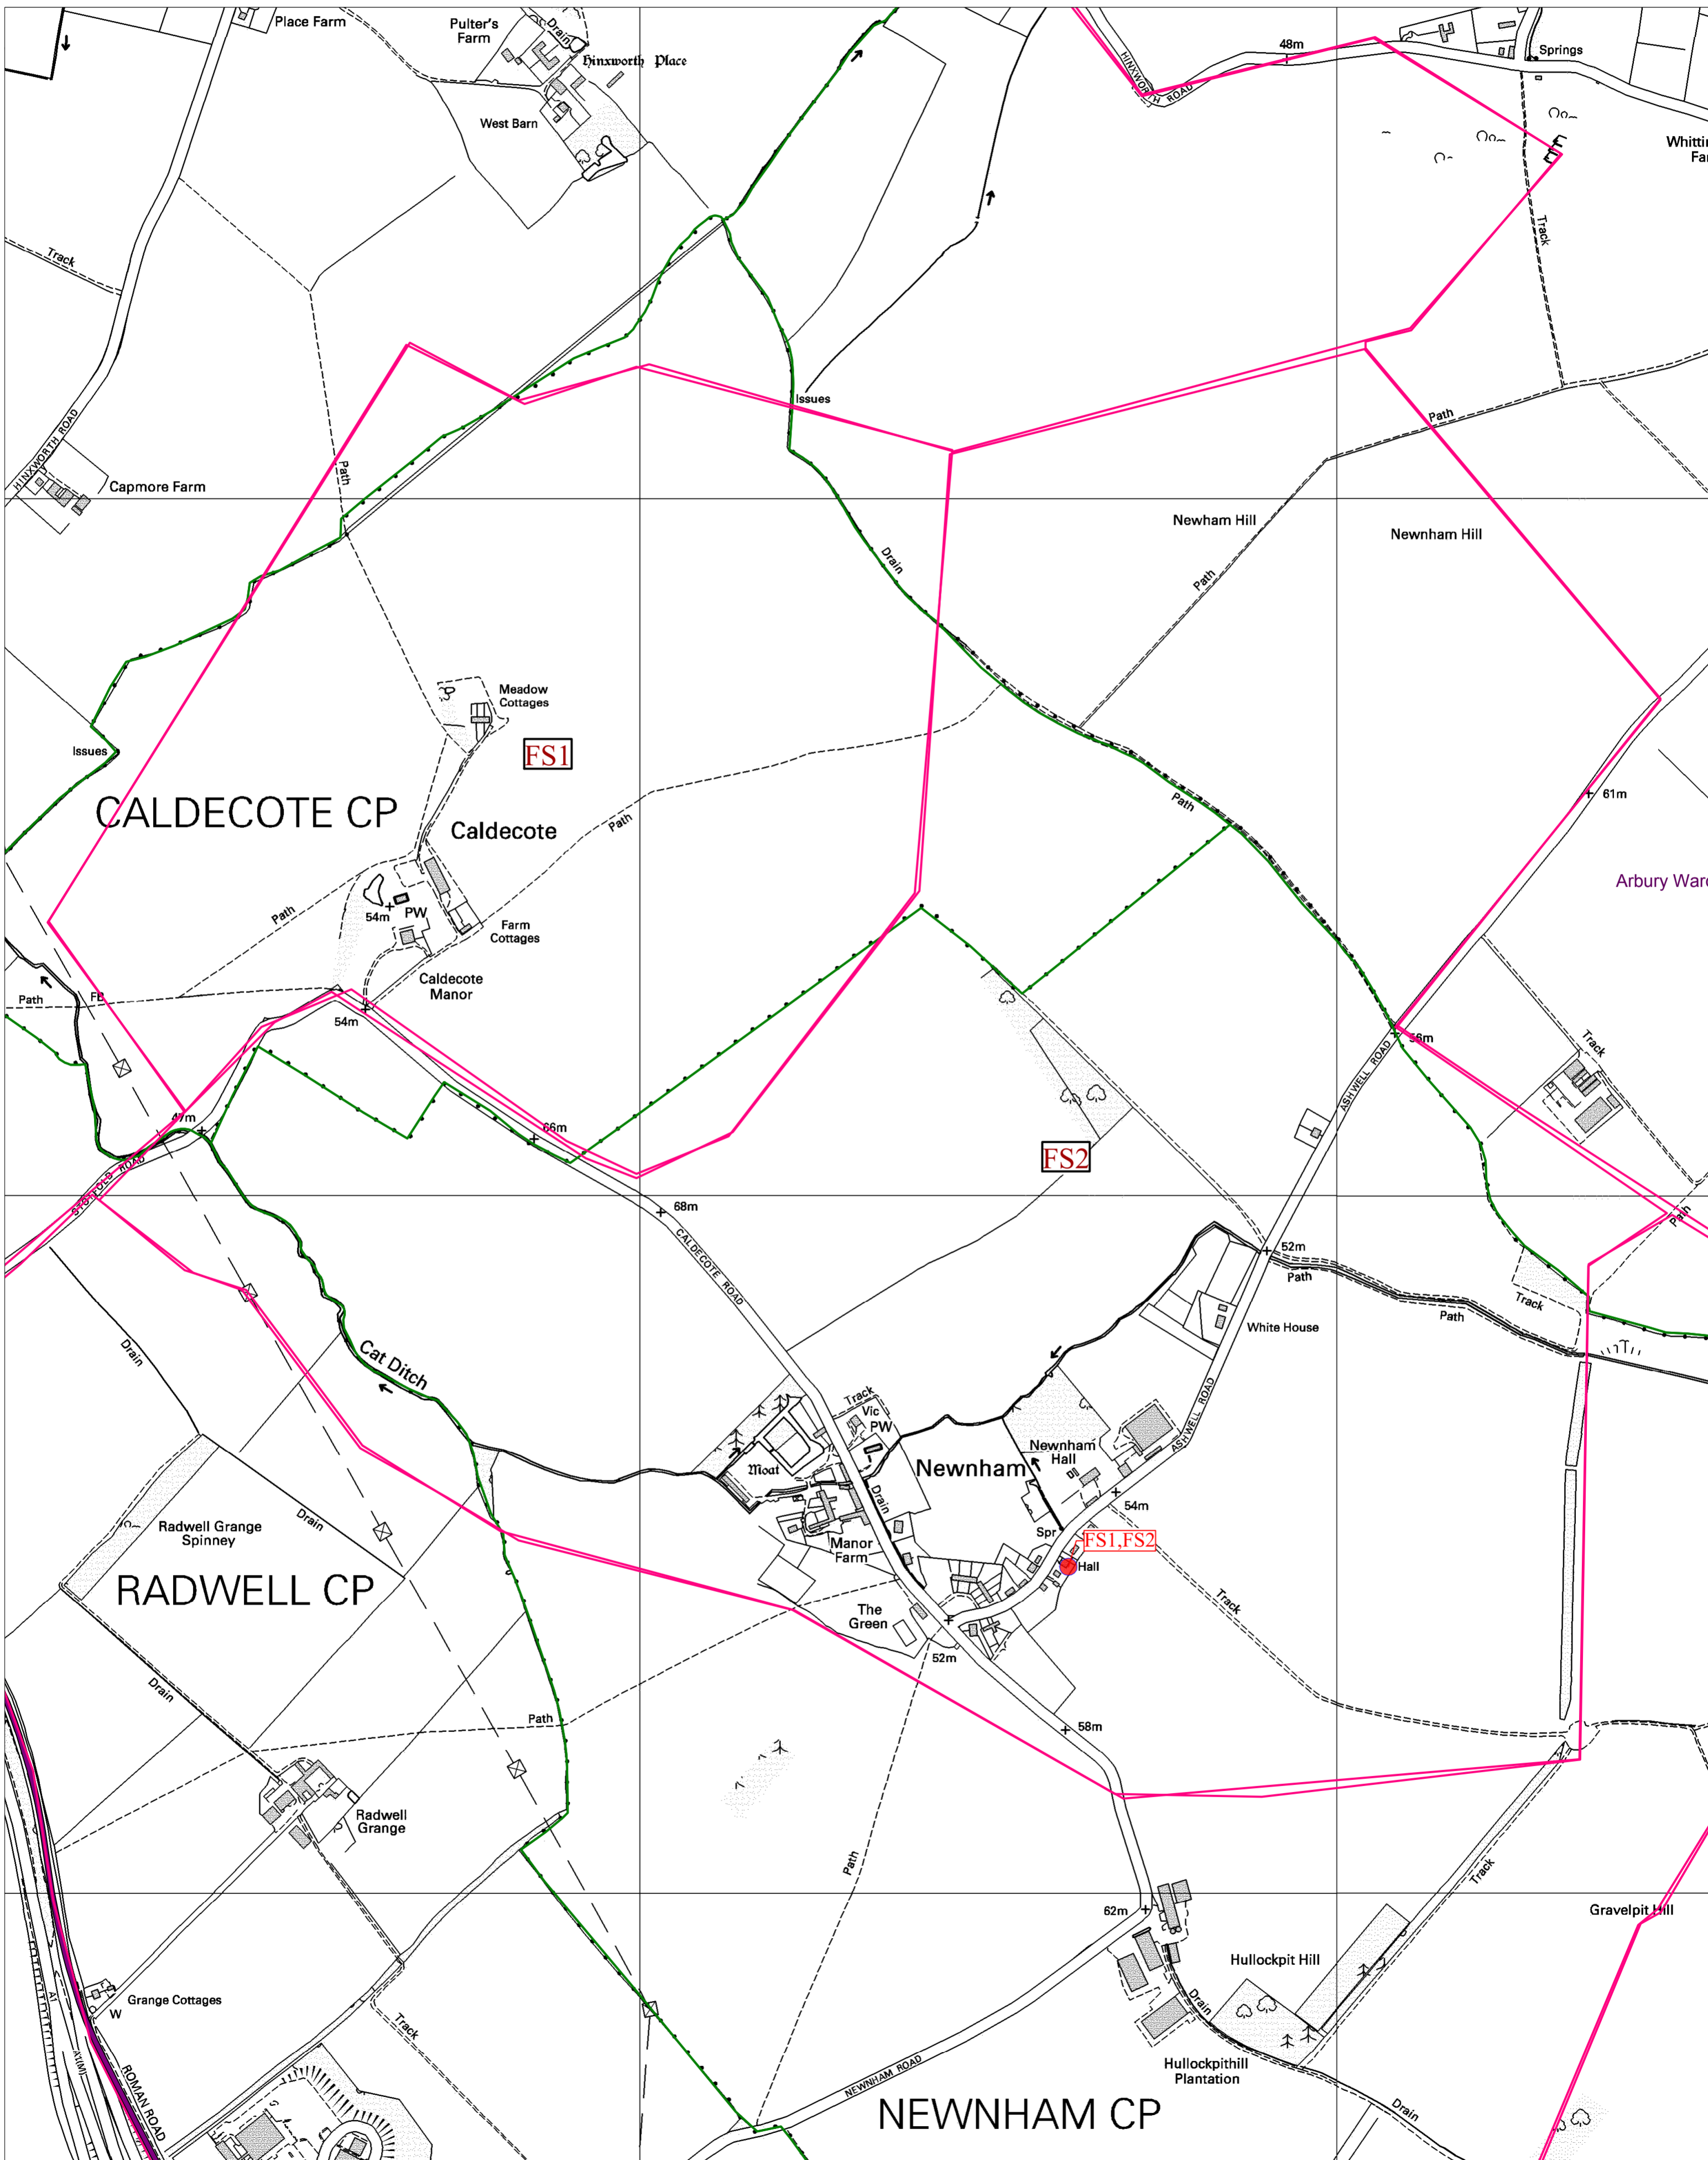

Polling Area - FS1 and FS2 - Caldecote & Newnham

Scale: 1:?
Date: 23:10:13